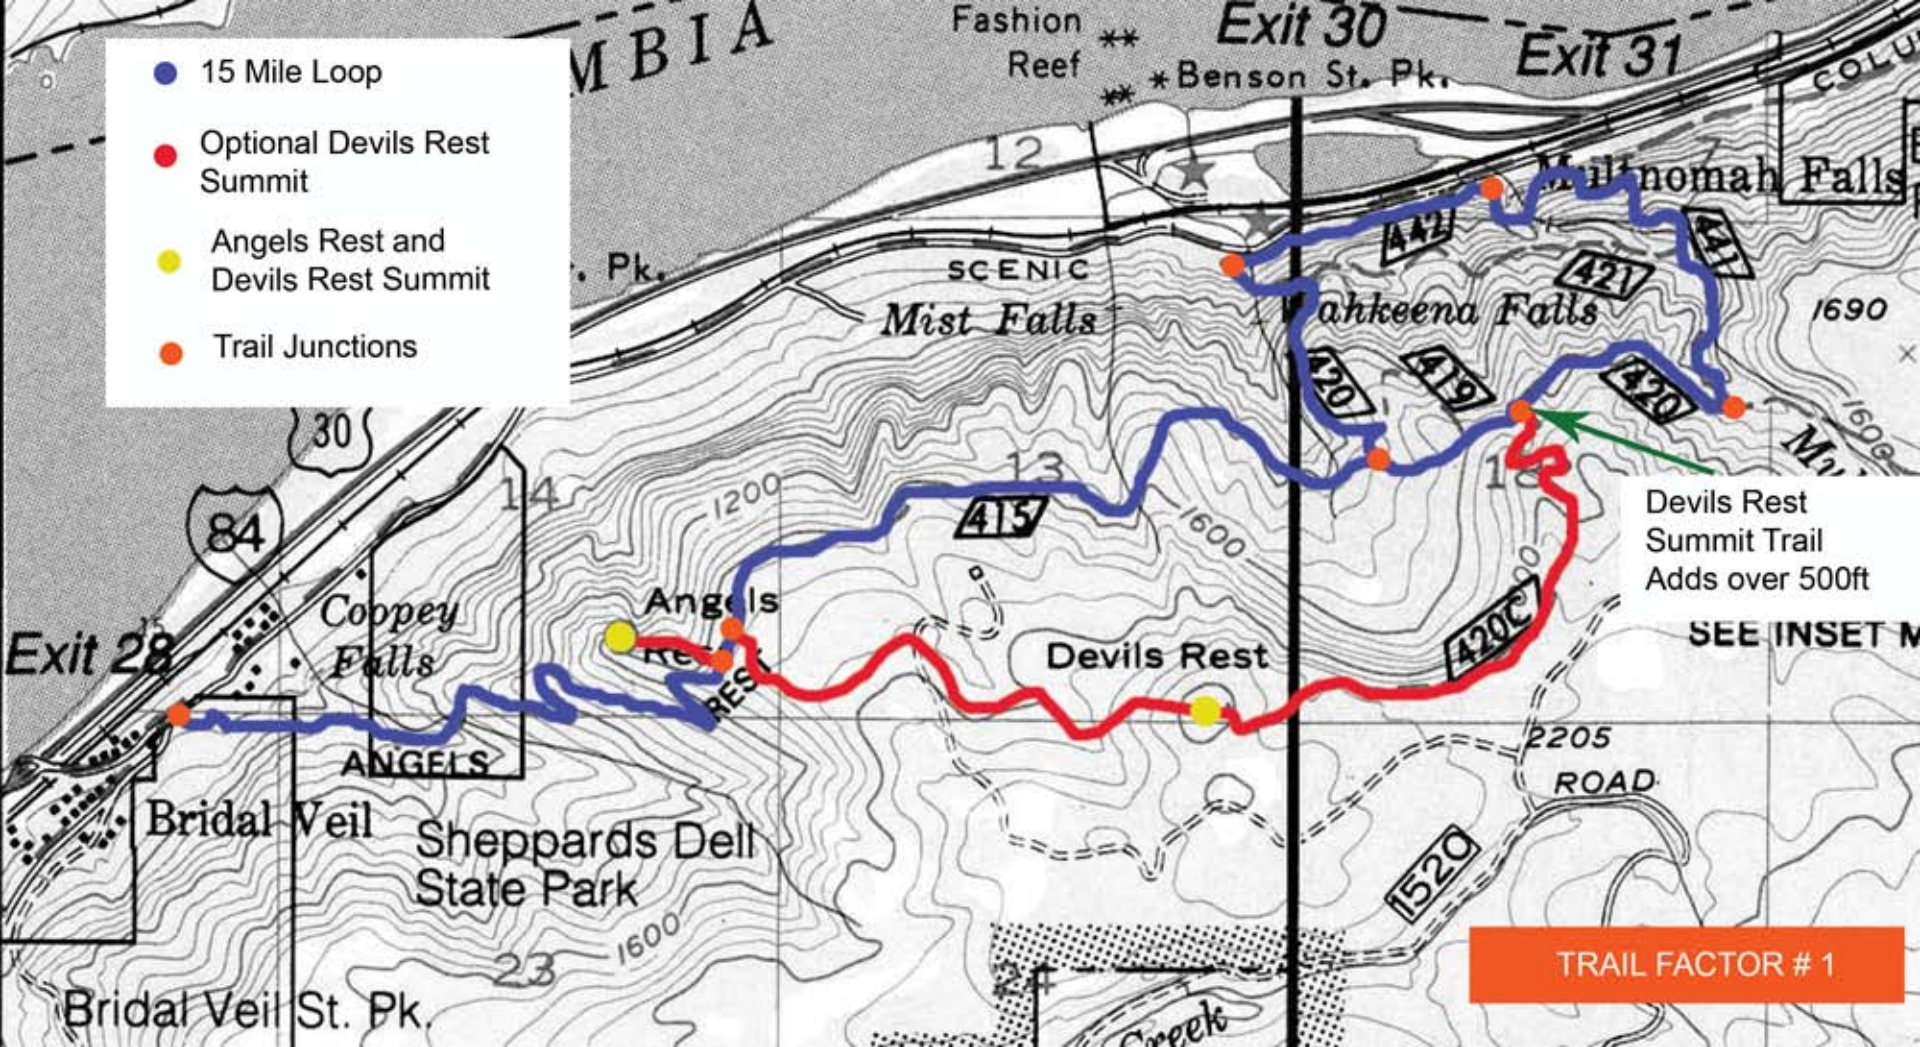

- 15 Mile Loop
- Optional Devils Rest Summit
- Angels Rest and Devils Rest Summit
- Trail Junctions

Devils Rest Summit Trail Adds over 500ft

SEE INSET M

TRAIL FACTOR # 1